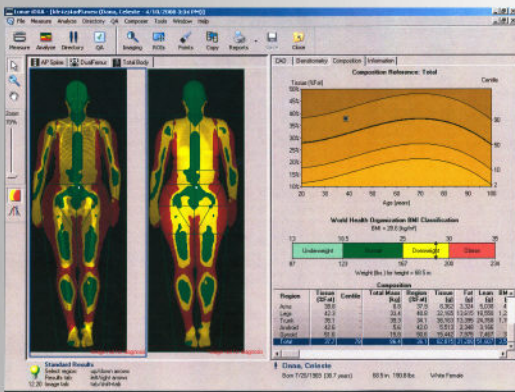

The Evolution of Body Composition Measurement is COMPLETE!

Baseline Scan

Progress Scan (Same Person)

Introducing the GE iDXA Scan...simply the best!

- Margin of error <.05%
- Bone Density T-Score
- Quantitative Lean/ Fat tissue by REGION!
- Progress reports scan over scan
- Color Fat Mapping
- Get Scan Fully clothed
- 10 minutes start/finish