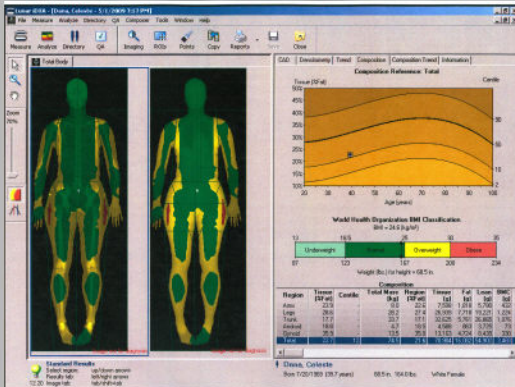

The Evolution of Body Composition Measurement is COMPLETE!

Baseline Scan

Progress Scan (Same Person)

Introducing the GE iDXA Scan...simply the best!

- Margin of error <.05%
- Bone Density T-Score
- Quantitative Lean/ Fat tissue by REGION!
- Progress reports scan over scan
- Color Fat Mapping
- Get Scan Fully clothed
- 10 minutes start/finish